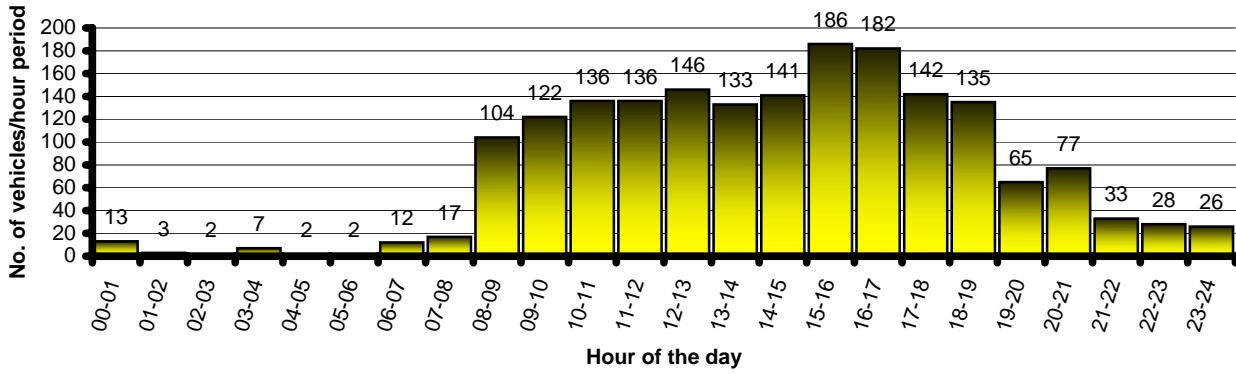

# Dunchideock Traffic Volumes - a week in Jan 2008

## Blacksmith Hill - Downhill