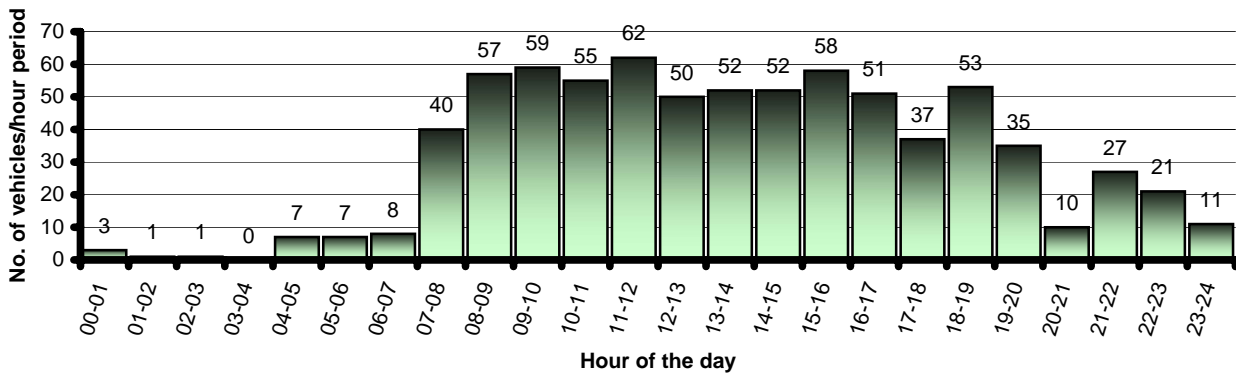

School Lane - Downhill