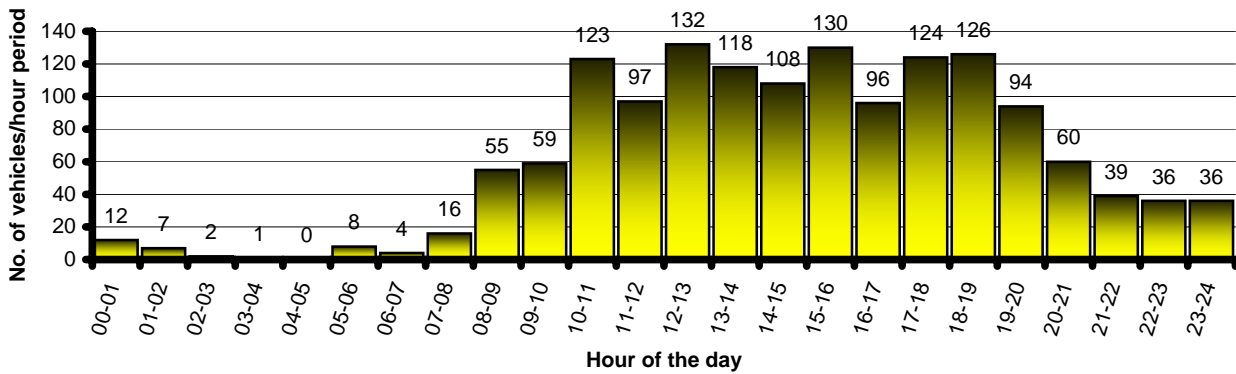

Blacksmith Hill - Uphill