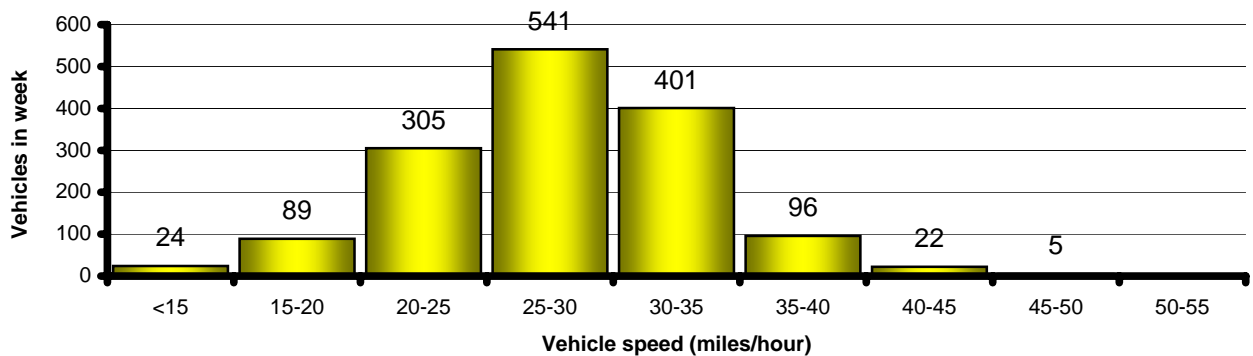

Dunchideock Traffic Speeds - a week in Jan 2008

Blacksmith Hill - Downhill

Blacksmith Hill - Uphill

School Lane - Downhill

School Lane - Uphill