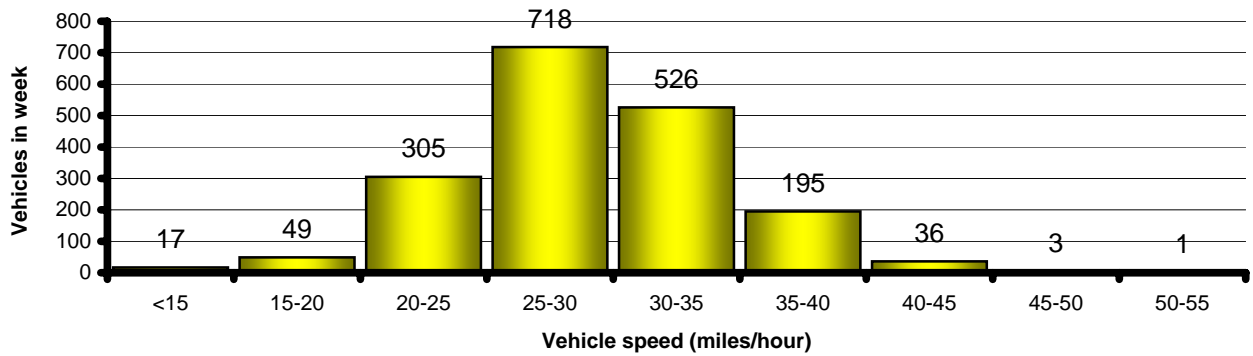

Dunchideock Traffic Speeds - a week in Jan 2008

Blacksmith Hill - Downhill

Blacksmith Hill - Uphill

School Lane - Downhill

School Lane - Uphill