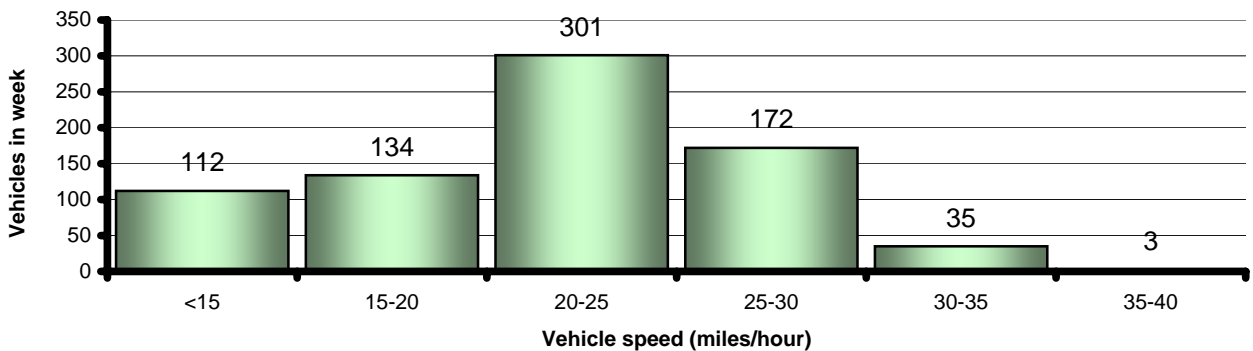

Dunchideock Traffic Speeds - a week in Jan 2008

Blacksmith Hill - Downhill

Blacksmith Hill - Uphill

School Lane - Downhill

School Lane - Uphill