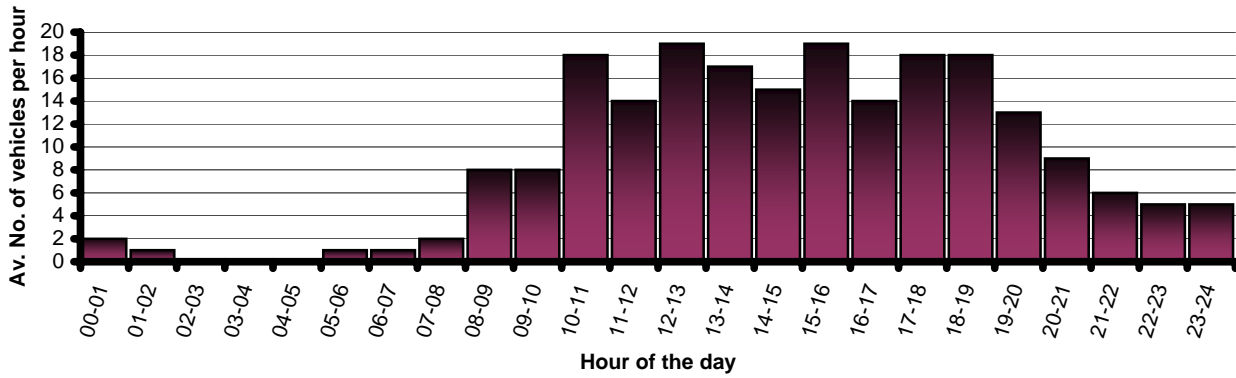

Blacksmith Hill - Uphill