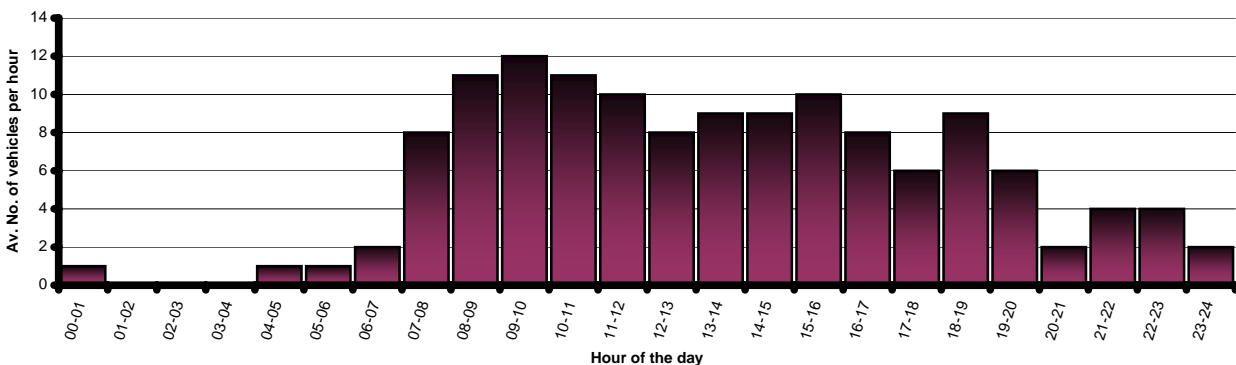

School Lane - Uphill