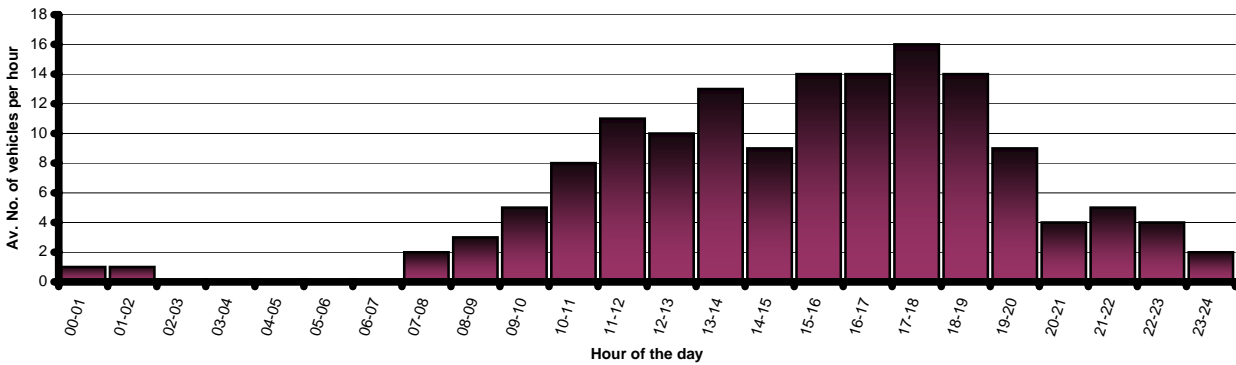

School Lane - Downhill