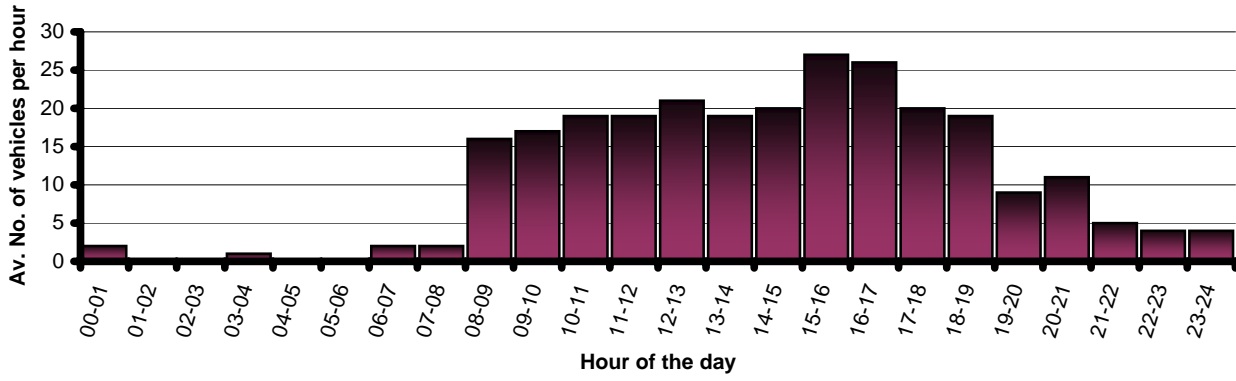

Dunchideock Traffic - Average Number per Hour

Blacksmith Hill - Downhill